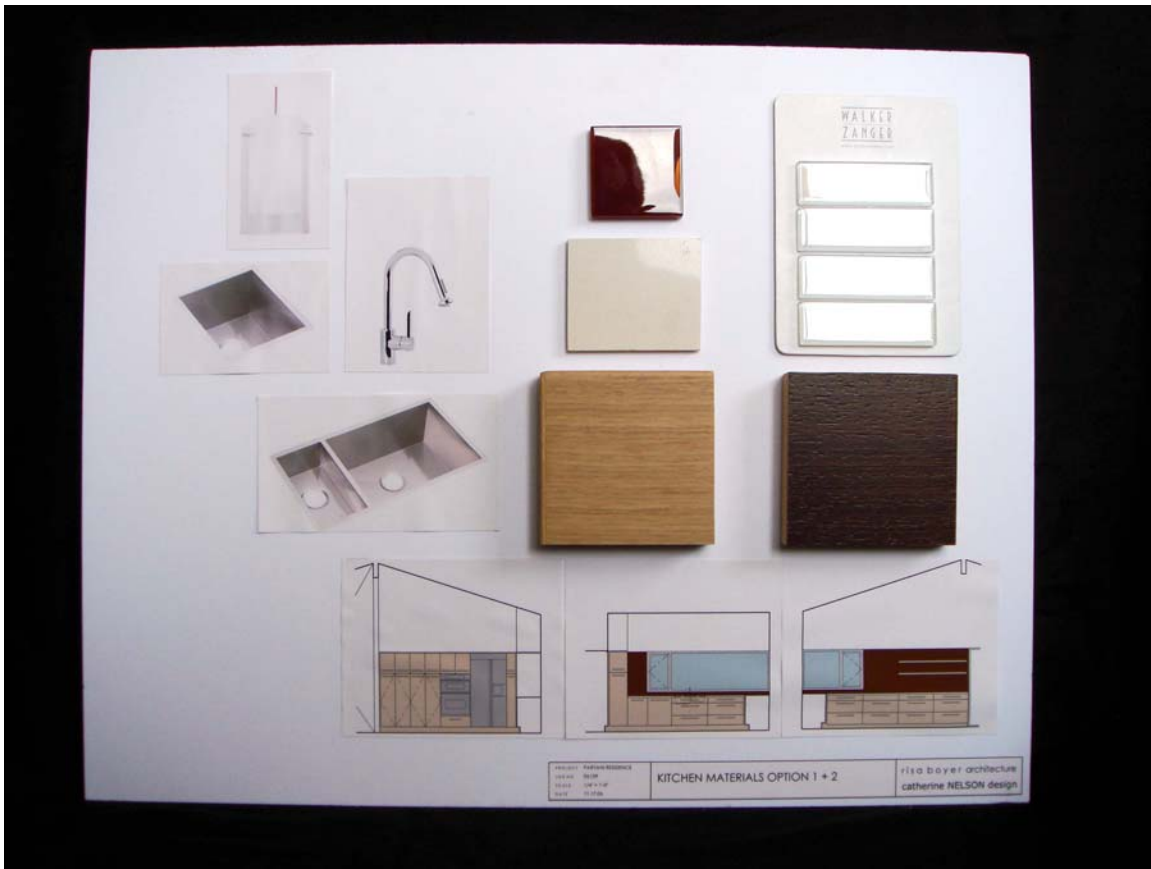

Dining Room / Entry

Fireplace inset: Walker Zanger: Xilo, 6 x 24
Wall panels: 3Form, Modular Arts

RUSTY SPURS RESIDENCE
Diamond Bar, CA
catherine NELSON design
Risa Boyer Architecture

Powder Room

Backsplash: Ann Sacks, Barbara Barry Groove, 4x4

Floor: Ann Sacks, St. Tropez Pebble

Countertop: Eurostone, Thyme (rough surface)

Vanity: Wenge

Guest Master Bath

Floor Tile: Black Slate, 9 x 18

Wall Tile, Shower + Tub Surround: Walker Zanger, Moda Mosaics Sienna Silver

Countertop: Sienna Silver Slab

Vanity: Wenge

RUSTY SPURS RESIDENCE
Diamond Bar, CA
catherine NELSON design
Risa Boyer Architecture

Kitchen, Options 1 + 2

Option 1

Cabinets: Riftson Oak
 Countertop: Caesarstone, Blizzard
 Island Countertop: Stainless Steel
 Backsplash: Ann Sacks, Metro Glass Oxblood 1x6

Option 2

Cabinets: Wenge
 Countertop: Caesarstone, Blizzard
 Island Countertop: Stainless Steel
 Backsplash: Walker Zanger, Mondrian White 2 ¾ x 3 ¾

Master Bath

Shower Surround: Ann Sacks, Luxor Grey Sandstone, 1 x 17
Floor, Tub Surround, Tub Deck: Walker Zanger, Antique Glass Mosaic, White
Countertop: Caesarstone, Blizzard
Vanity: Wenge