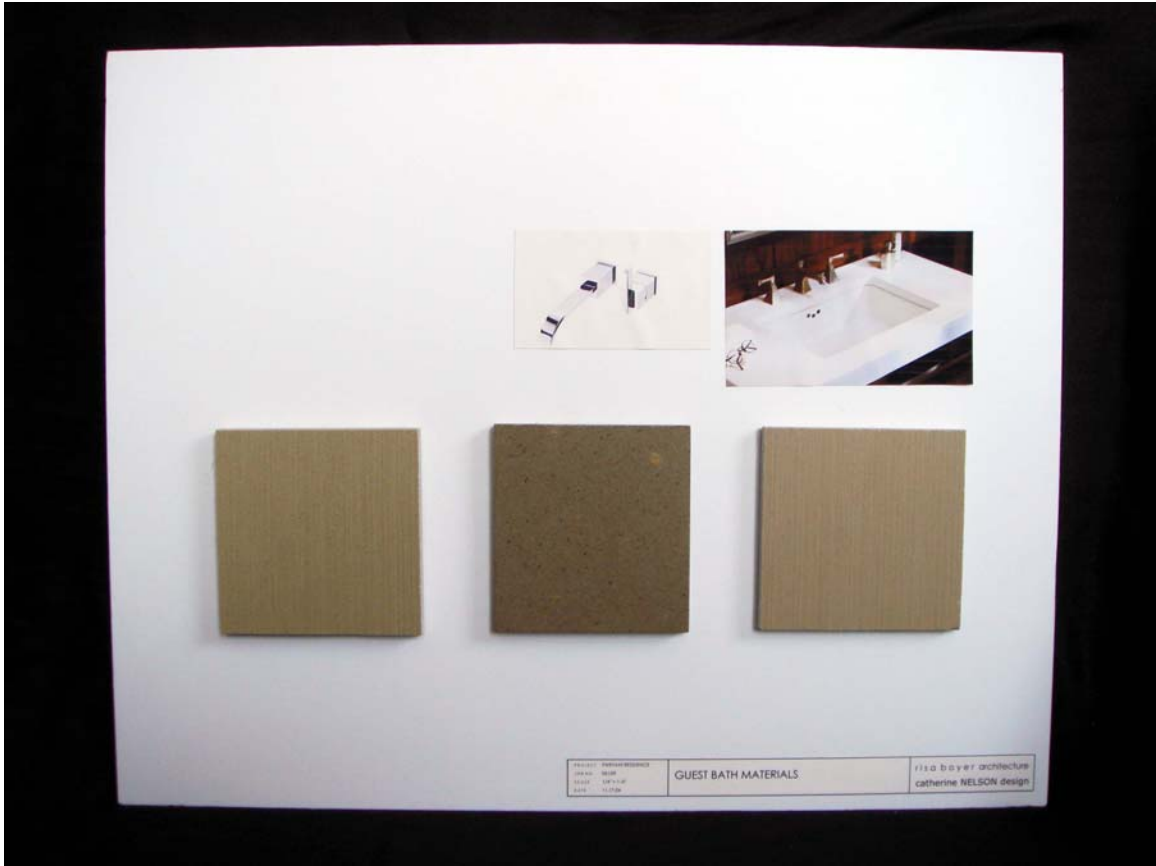

Guest Baths (3)

(changing out tub and shower surrounds plus floor tile)

Wall tiles: Walker Zanger, Groove

Floor tiles: Walker Zanger, Pietra di Fiandra